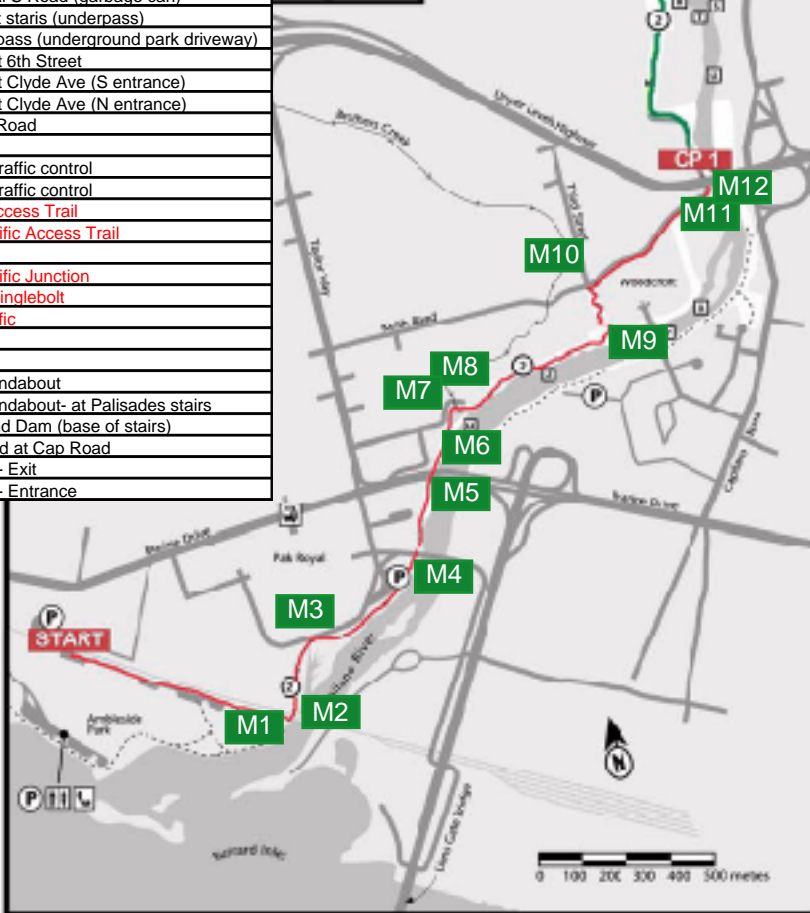

SEEK THE PEAK RELAY '09

Capilano River Regional Park

m1	Park Royal Trail Seawall merge
m2	Park Royal Access Trail - North of railroad
m3	Capilano Pacific - Park Royal S Road (garbage can)
m4	Capilano Pacific at Bridge St stairs (underpass)
m5	Cap Pac at Marine Dr. Overpass (underground park driveway)
m6	Capilano Pacific Trailhead at 6th Street
m7	Capilano Pacific Trailhead at Clyde Ave (S entrance)
m8	Capilano Pacific Trailhead at Clyde Ave (N entrance)
m9	Capilano River exit to Keith Road
m10	Keith Road - Woodcroft trail
m11	100m from Check Point 1- Traffic control
m12	100m from Check Point 1- Traffic control
m13	Moyno & Capilano Pacific Access Trail
m14	Rabbit Lane & Capilano Pacific Access Trail
m15	Rabbit Lane turnoff
m16	Rabbit Lane & Capilano Pacific Junction
m17	Capilano Pacific & Lower Shinglebolt
m18	Shinglebolt at Capilano Pacific
m19	Cable Pool Bridge
m19	Cable Pool Bridge
m20	Capilano Fish Hatchery Roundabout
m21	Capilano Fish Hatchery Roundabout- at Palisades stairs
m22	Gravel Road below Cleveland Dam (base of stairs)
m23	Cleveland Dam Service Road at Cap Road
m24	Cleveland Dam Parking Lot - Exit
m25	Cleveland Dam Parking Lot - Entrance

- ### Trail
- 1 Shinglebolt
 - 2 Capilano Pacific
 - 3 Coho Loop
 - 4 Palisades
 - 5 Chinook
 - 6 Giant Fir
 - 7 Pipeline
 - 8 Baden Powell
 - 9 Rabbit Lane
 - 10 Second Canyon Viewpoint

- ### Legend
- ? Information
 - P Parking
 - Toilets
 - Telephone
 - Bus Stop
 - Drinking Water
 - Picnic Area
 - Picnic Shelter
 - Viewpoint
 - Park Boundary
 - Hatchery
 - George Capilano (services only)
 - Interpretive Signs
 - Creek
 - Gate
 - River Boulder Bar
 - Hiking Trail
 - Commuter Cycling Path
 - Service Road