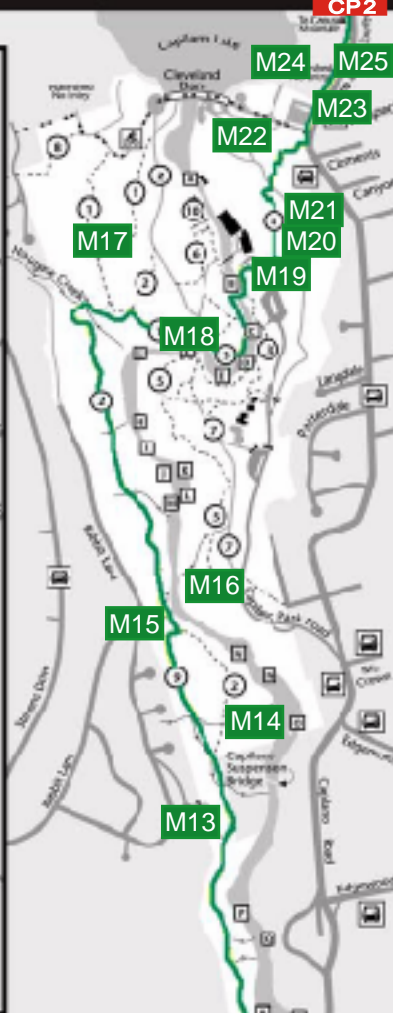

SEEK THE PEAK RELAY '09

Capilano River Regional Park

m1	Park Royal Trail Seawall merge
m2	Park Royal Access Trail - North of railroad
m3	Capilano Pacific - Park Royal S Road (garbage can)
m4	Capilano Pacific at Bridge St stairs (underpass)
m5	Cap Pac at Marine Dr. Overpass (underground park driveway)
m6	Capilano Pacific Trailhead at 6th Street
m7	Capilano Pacific Trailhead at Clyde Ave (S entrance)
m8	Capilano Pacific Trailhead at Clyde Ave (N entrance)
m9	Capilano River exit to Keith Road
m10	Keith Road - Woodcroft trail
m11	100m from Check Point 1- Traffic control
m12	100m from Check Point 1- Traffic control
m13	Moyno & Capilano Pacific Access Trail
m14	Rabbit Lane & Capilano Pacific Access Trail
m15	Rabbit Lane turnoff
m16	Rabbit Lane & Capilano Pacific Junction
m17	Capilano Pacific & Lower Shinglebolt
m18	Shinglebolt at Capilano Pacific
m19	Cable Pool Bridge
m19	Cable Pool Bridge
m20	Capilano Fish Hatchery Roundabout
m21	Capilano Fish Hatchery Roundabout- at Palisades stairs
m22	Gravel Road below Cleveland Dam (base of stairs)
m23	Cleveland Dam Service Road at Cap Road
m24	Cleveland Dam Parking Lot - Exit
m25	Cleveland Dam Parking Lot - Entrance

- ### Trail
- 1 Shinglebolt
 - 2 Capilano Pacific
 - 3 Coho Loop
 - 4 Palisades
 - 5 Chinook
 - 6 Giant Fir
 - 7 Pipeline
 - 8 Baden Powell
 - 9 Rabbit Lane
 - 10 Second Canyon Viewpoint

- ### Legend
- ? Information
 - P Parking
 - Toilets
 - Telephone
 - Bus Stop
 - Drinking Water
 - Picnic Area
 - Picnic Shelter
 - Viewpoint
 - Park Boundary
 - Hatchery
 - George Capilano (services only)
 - Interpretive Signs
 - Creek
 - Gate
 - River Boulder Bar
 - Hiking Trail
 - Commuter Cycling Path
 - Service Road